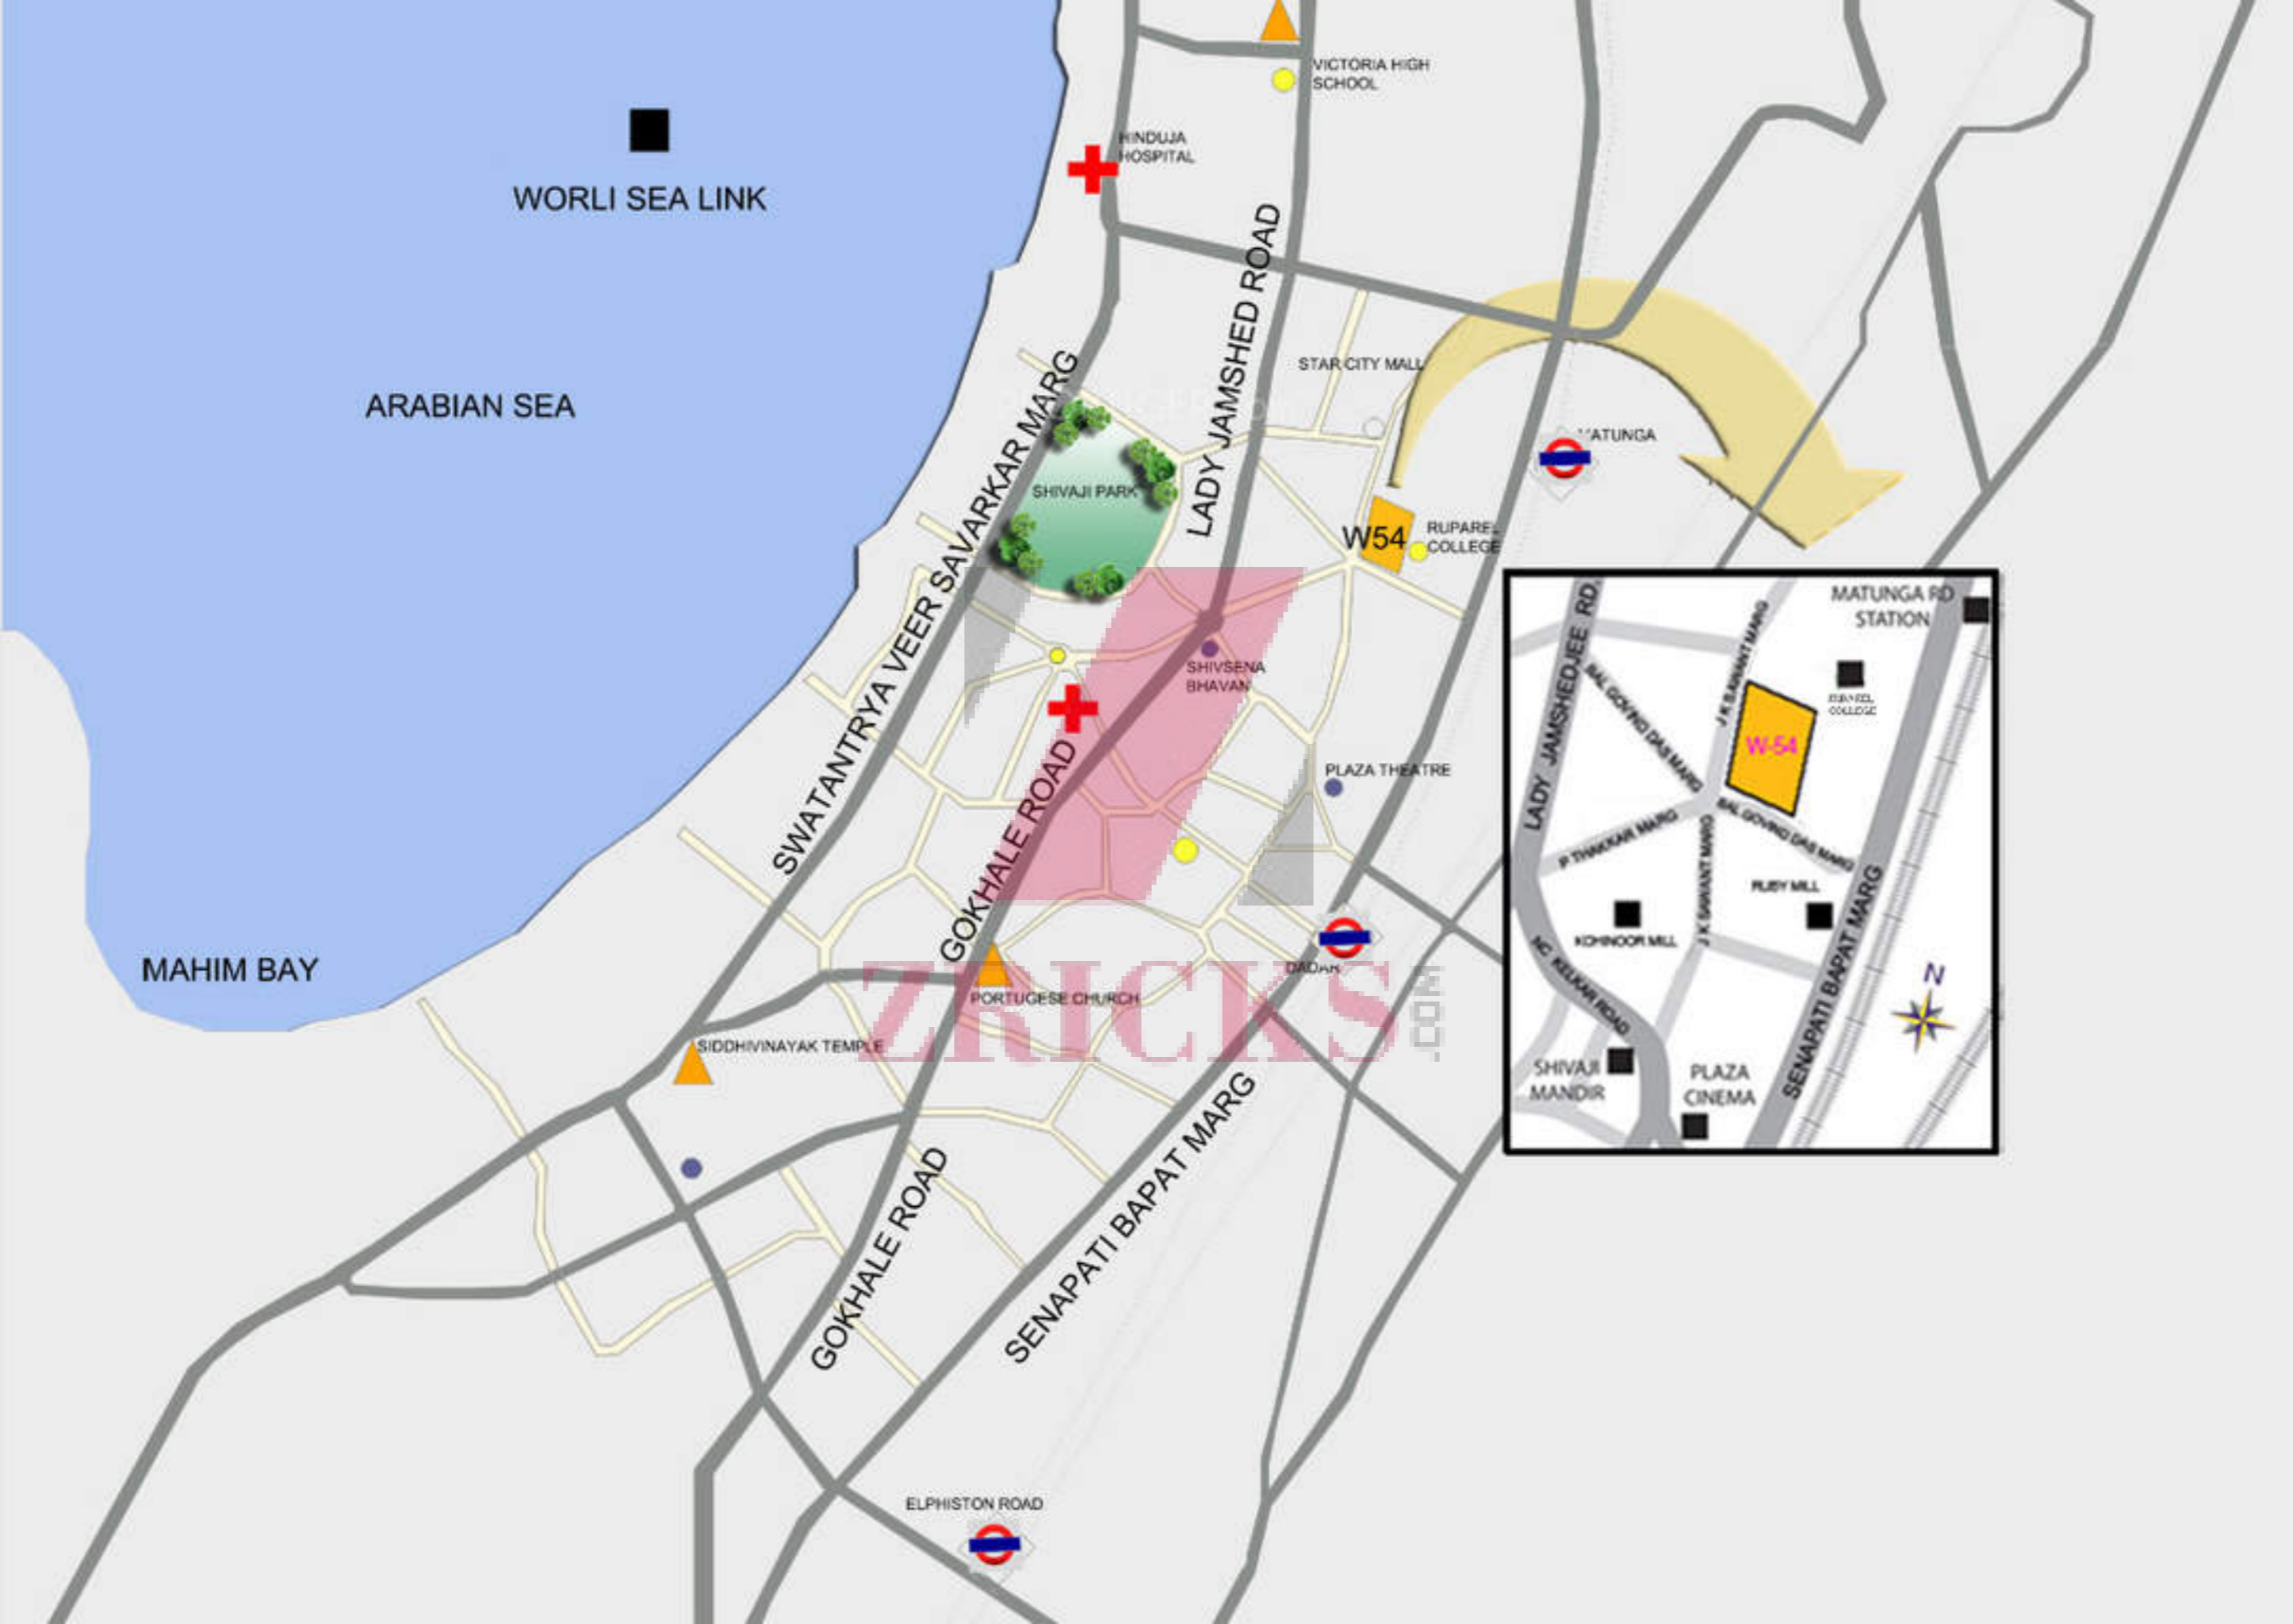

ZIRCK'S

WORLI SEA LINK

ARABIAN SEA

MAHIM BAY

HINDUJA HOSPITAL

VICTORIA HIGH SCHOOL

STAR CITY MALL

MATUNGA

**LANDSCAPE PLAN**

KEY PLAN

**4BHK**  
 CARPET - 2190.00 SQFT.

**3BHK**  
CARPET - 1913 SQFT.

KEY PLAN